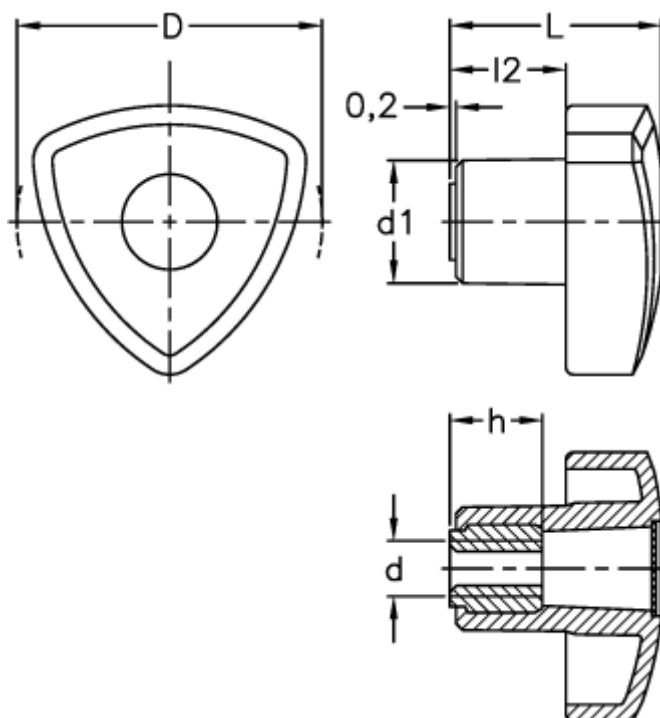

Article number: 2302084212  
Description: E+G Lock knob  
VTR.60 B-M12, orange

## Measures

$d = 60$   
 $d_1 = 22$   
 $d_6H = M12$   
 $L = 41$   
 $l_2 = 22$